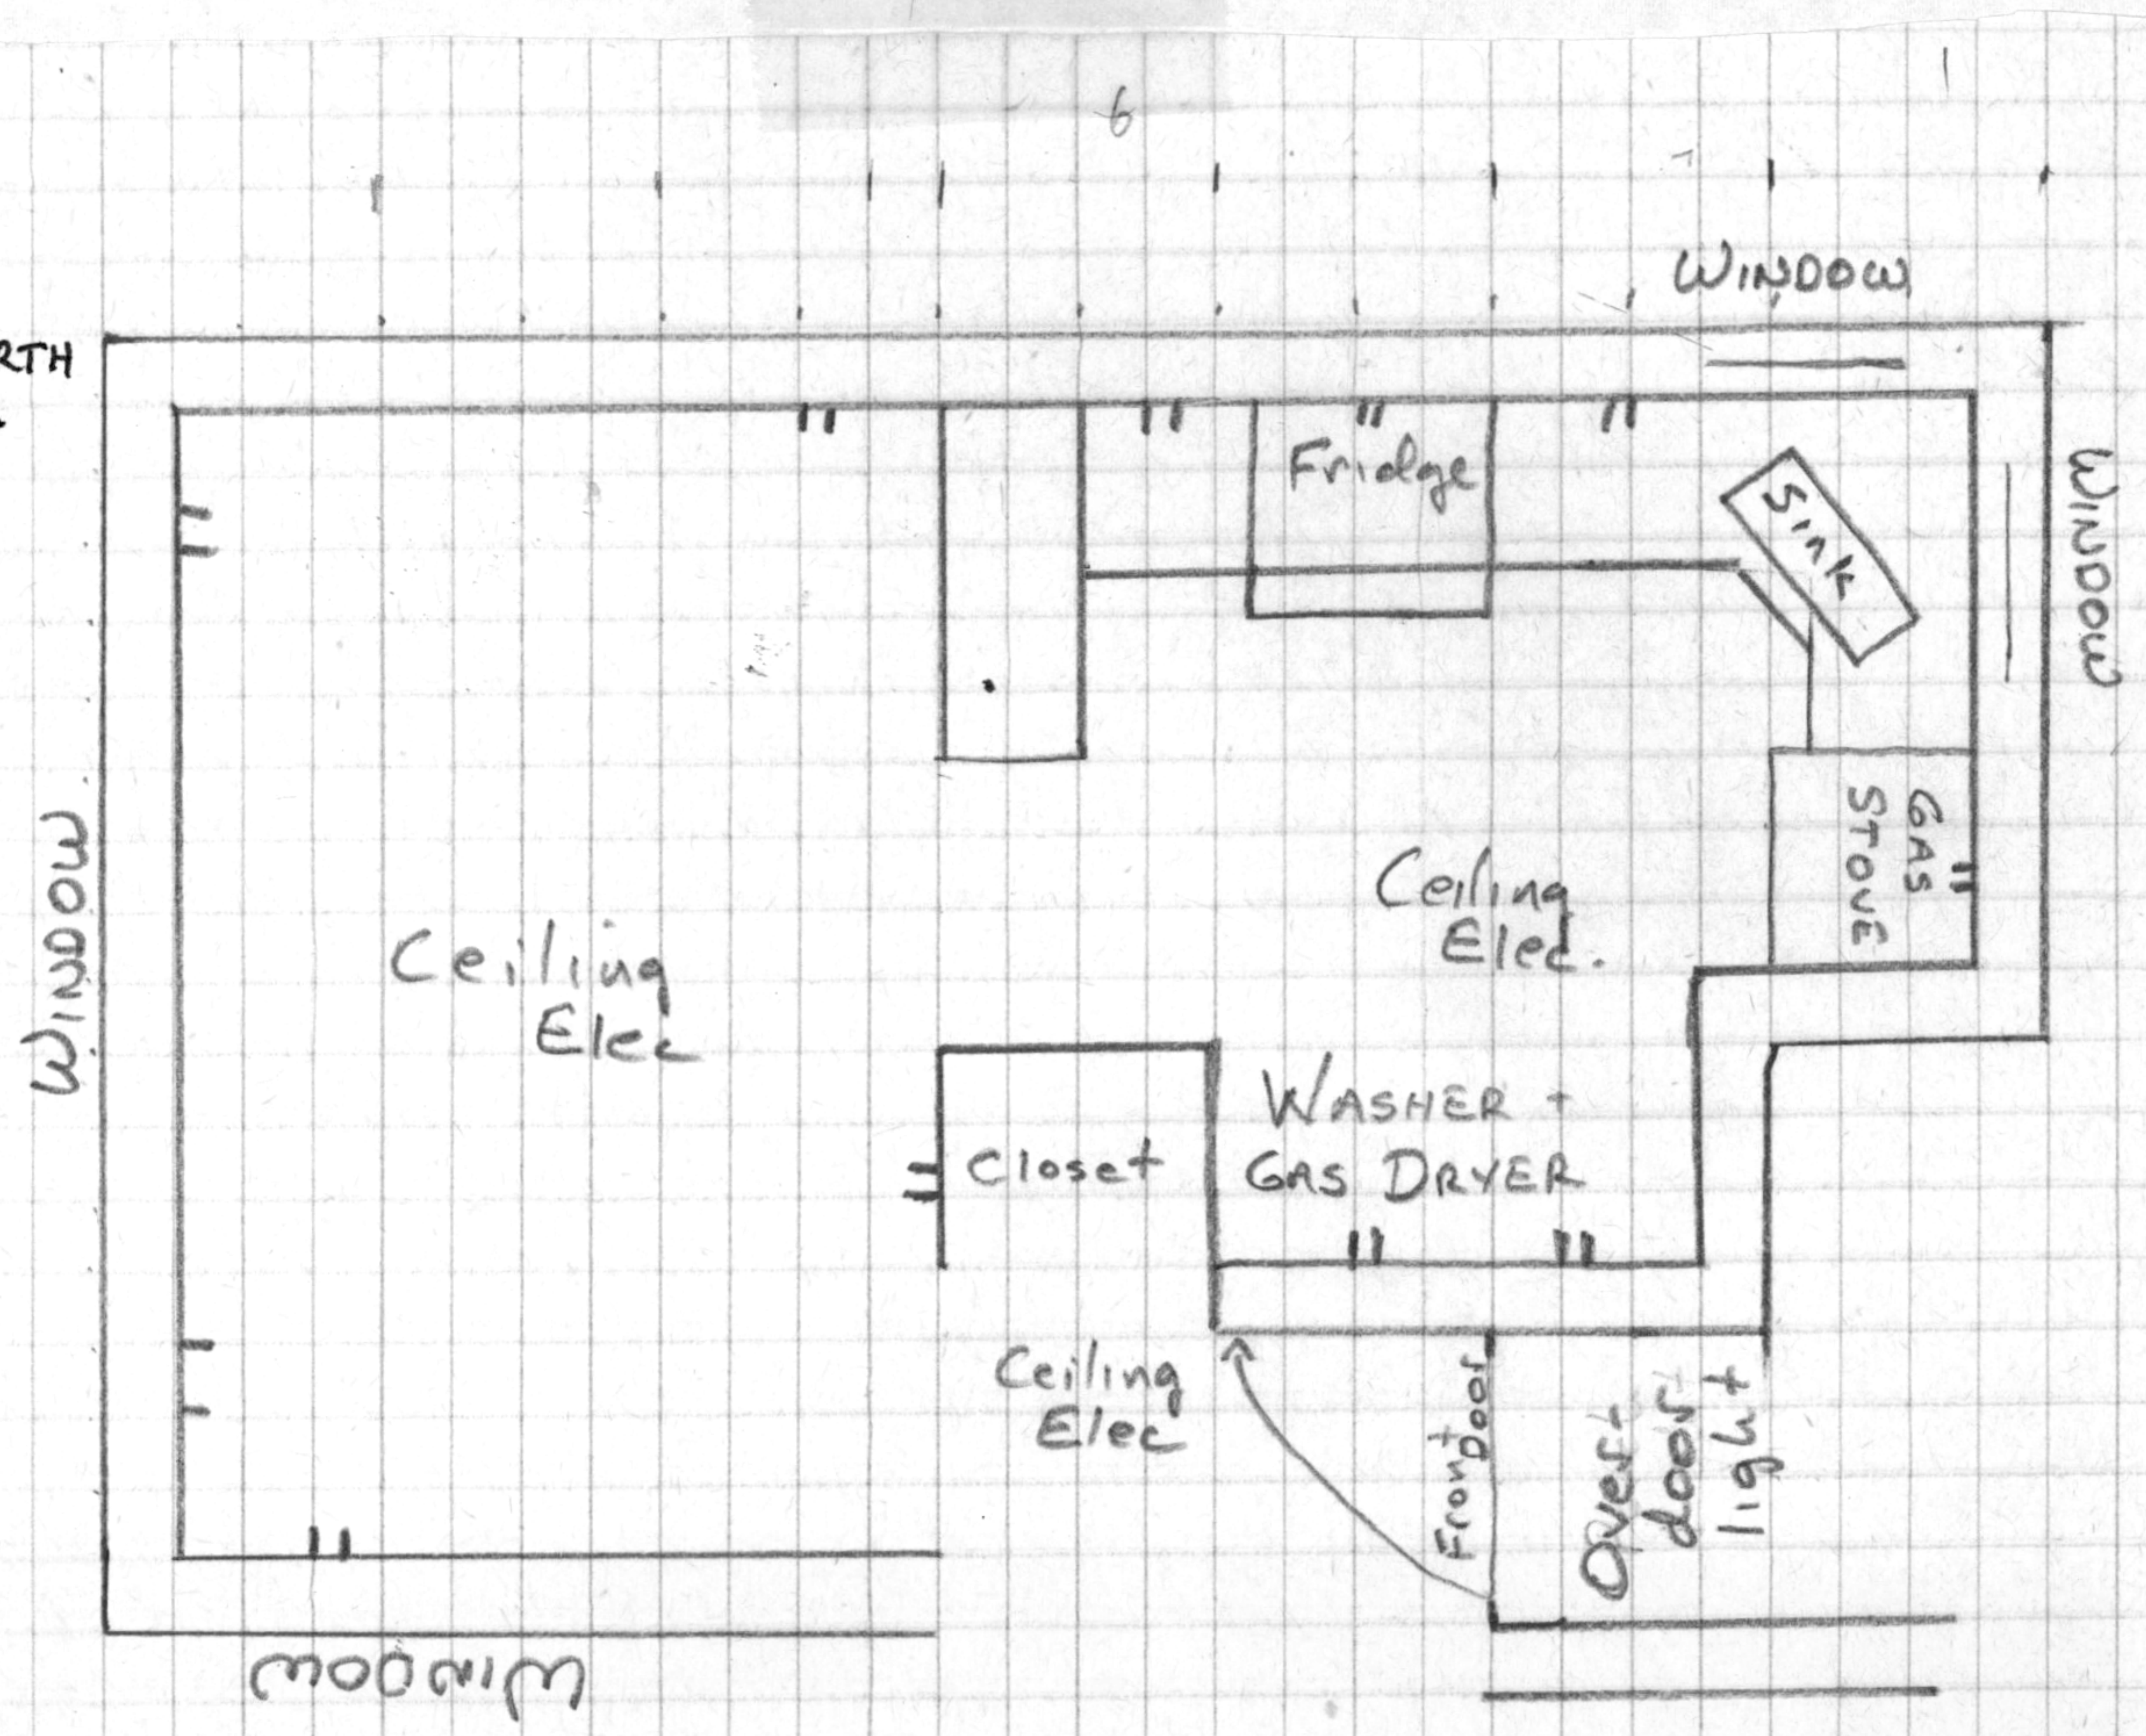

DAN + Yael WEINSTEIN

Thank you for the house plan -
we were very happy with some
of the changes for the better that
you made now -

Please make the following changes on the plan:

- eliminate door between entrance
hall and bedroom area.

change window and door from
living room to patio to
this configuration (MOVE DOOR TO
S.E. CORNER OF LIVING ROOM)

- change the bathroom window to a
small high window, (to avoid
direct view from patio.)

Thank you

WEINSTEIN

WEINSTEIN

23/II/82

$\frac{1}{3}M$ per square $\frac{1}{3}M$

NORTH
↑

$\frac{1}{4}M$ per square $\frac{1}{4}M$
= electric outlet

Weinstein

23/II/82