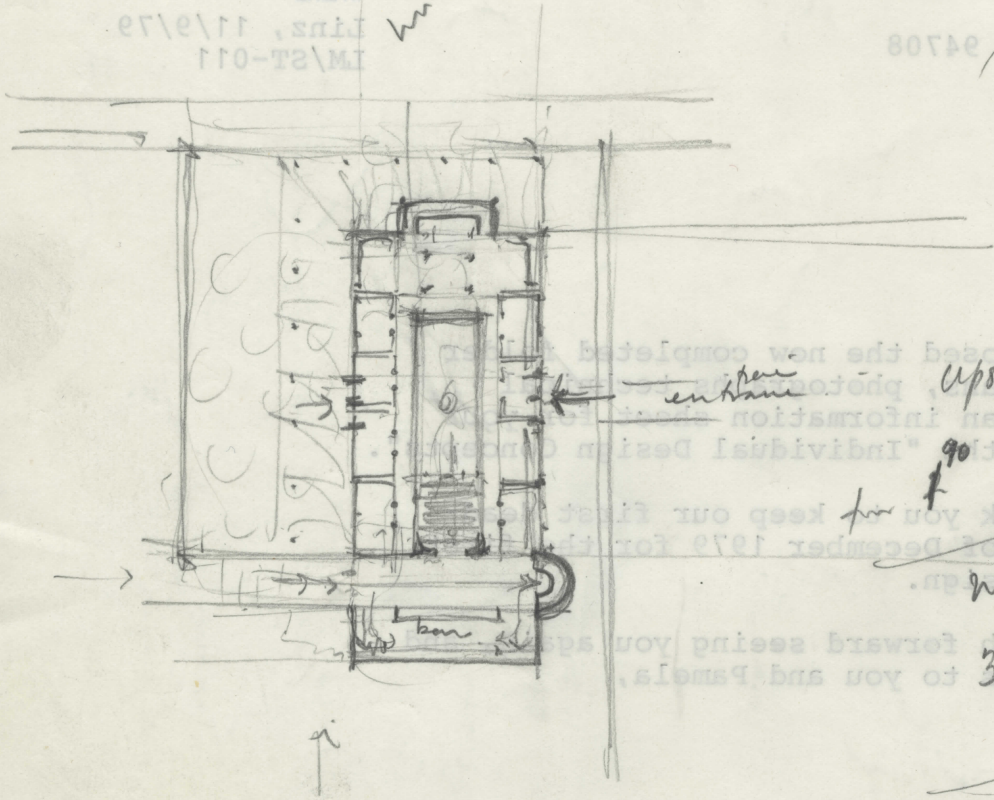

middle

Dear Chris:

and enclosed the new completed
all photo. All information and information
to the "Individual Design"

Small children
yellow cabin, gay
penetration

Upstairs

90
for

middle

3^w

ground
30
2

Leonie Manhardt
Realization

8

P.S. We haven't received yet the photos and photographs of their

top

encl
fold

Institut für visuelle Gestaltung
A-4020 Linz Promenade 29
Tel. 07321 7593