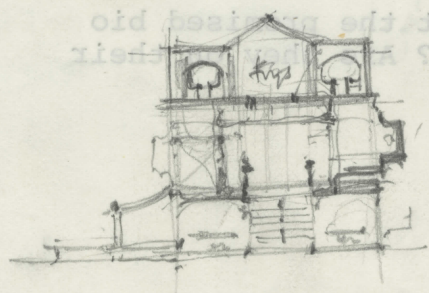

middle

Dear Chris:

and enclosed the new completed
all photo. All information and information
to the "Individual Design"

Small children
yellow cabin, gay
penetration

Upstairs

90
for

middle

3^w

ground
30
2

Leonie Manhardt
Realization

8

P.S. We haven't received yet the photos and photographs of their

top

encl
fold

Institut für visuelle Gestaltung
A-4020 Linz Promenade 29
Tel. 07321 7593