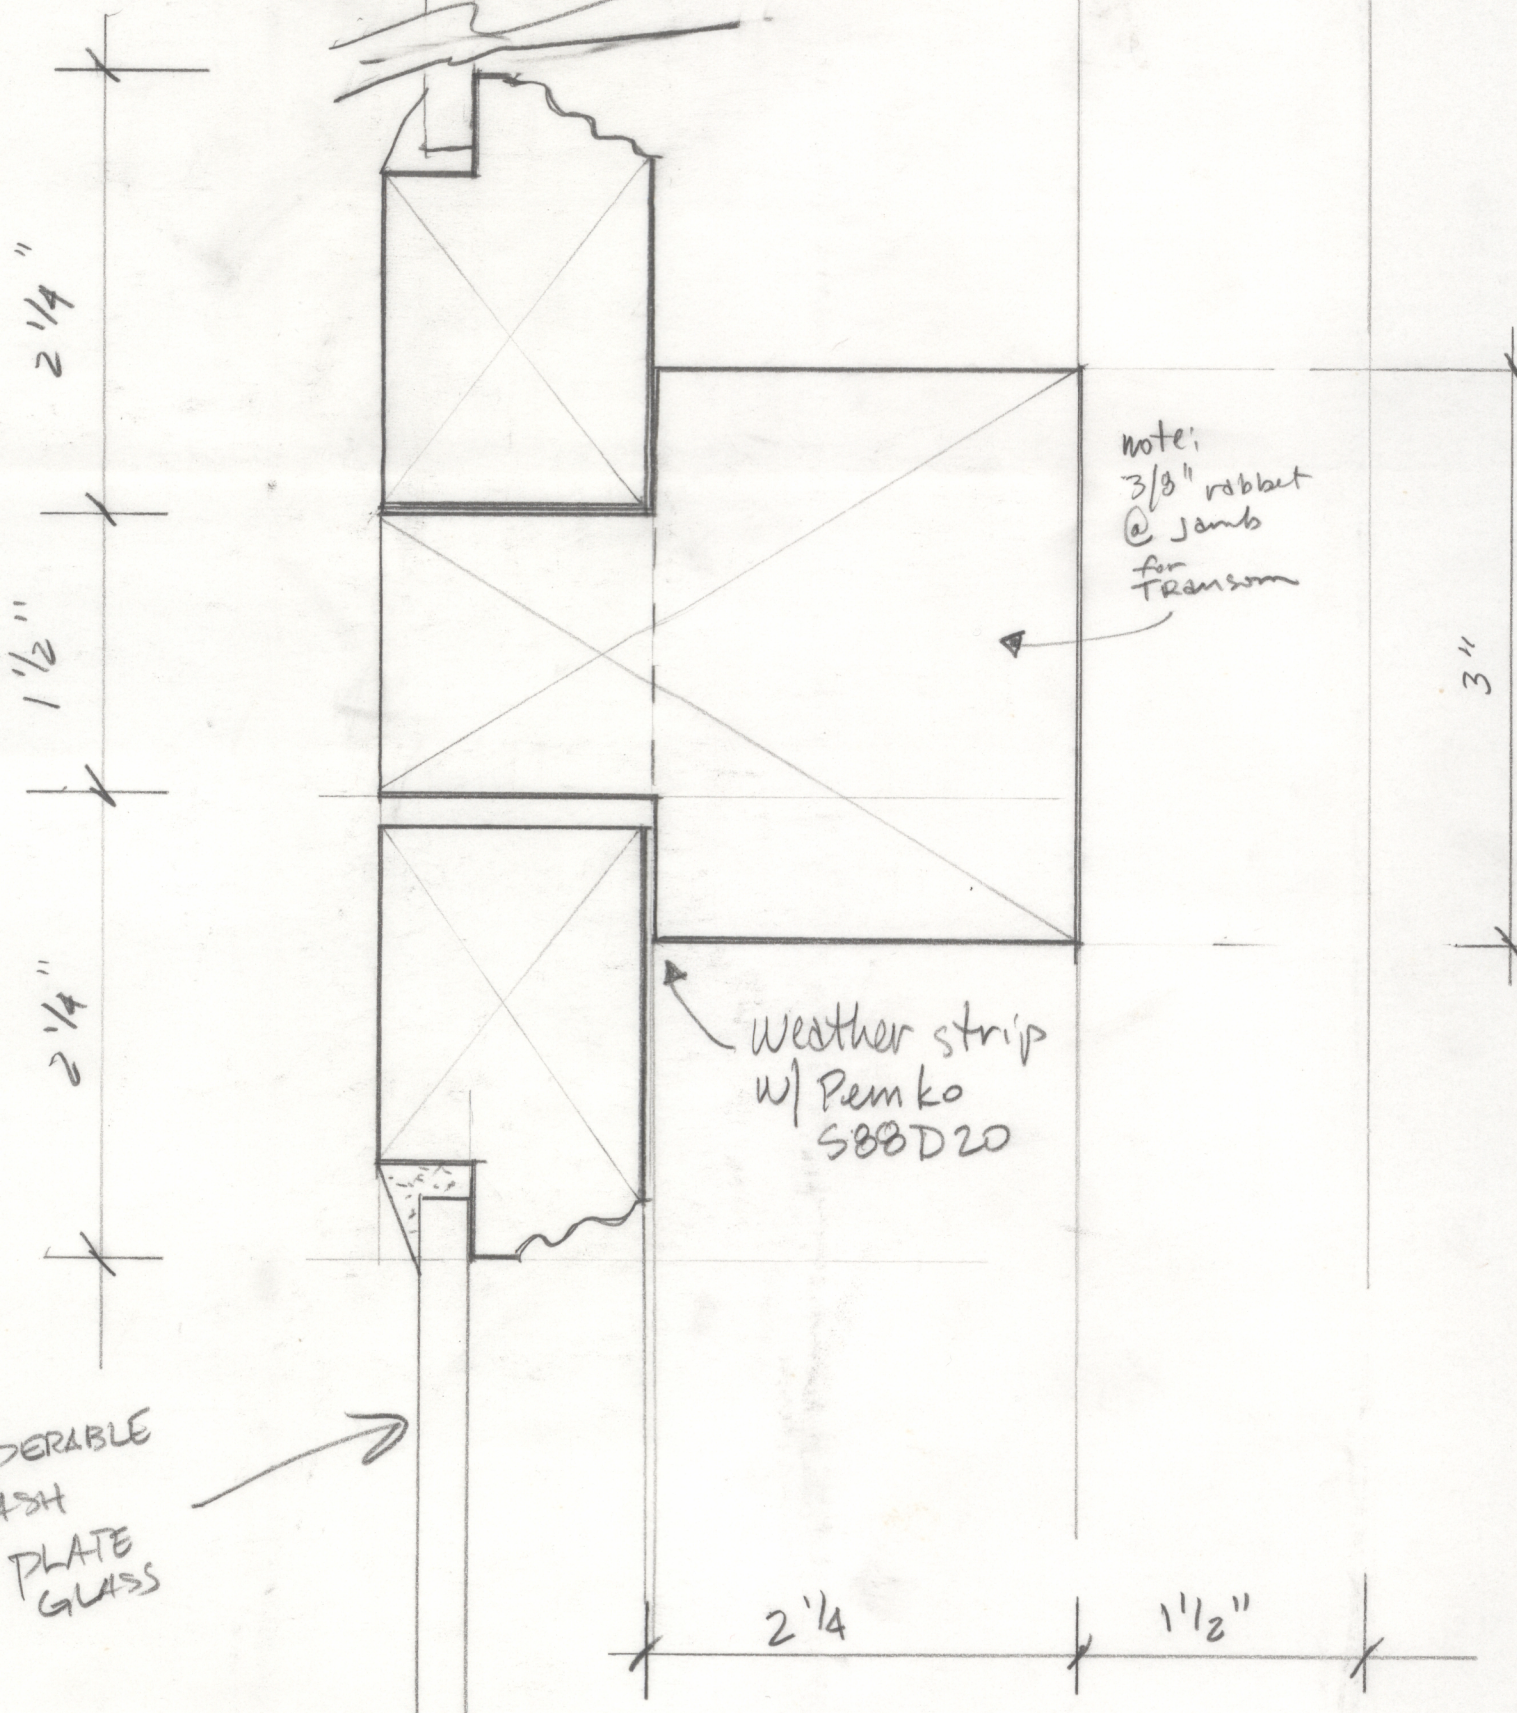

1/4" CAULK JOINT
Field apply
BRICK MOLD

FIXED
1 3/8" SASH
w/ 1/4" milk glass

1x - P.T. Bulk
1/2" shim space
1x - Jamb

1x - STOP

note:
3/8" rabbet
@ Jamb
for
Transom

Weather strip
w/ Pemko
S88D20

1 3/8" OPERABLE
SASH
w/ 1/4" PLATE
GLASS

DINING WINDOW
SECTION @ HEAD & TRANSON

1/3/88 JM